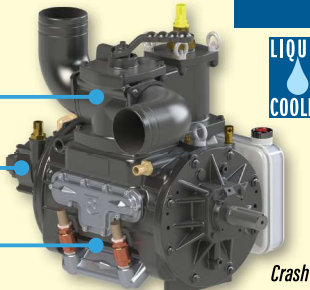

OUR 2 NEWEST PUMPS- LIQUID COOLED AND FAN COOLED!

FOR 1,500 - 6,000 GAL. TANK